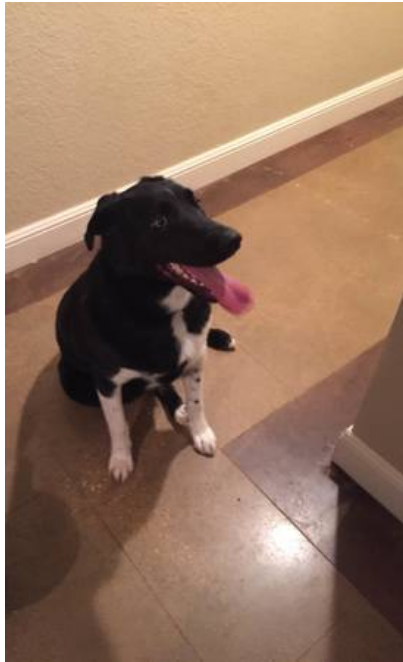

Found Male Black Dog With White Front Legs (Fayetteville)

Location **Arkansas**
<https://www.genclassifieds.com/x-284365-z>

Dog found in Fayetteville around 8 p.m tonight at the Shell gas station across from Pack Rat. He has one blue eye and one brown eye, and a camouflage collar. The gas station attendant said he had been there for a few hours, and we were worried he may get ran over if left there. Please let me know if this is your dog or you know who he belongs!

Found Male Black Dog With
White Front Legs (Fayetteville)

<https://www.genclassifieds.com/x-284365-z>

Found Male Black Dog With
White Front Legs (Fayetteville)

<https://www.genclassifieds.com/x-284365-z>