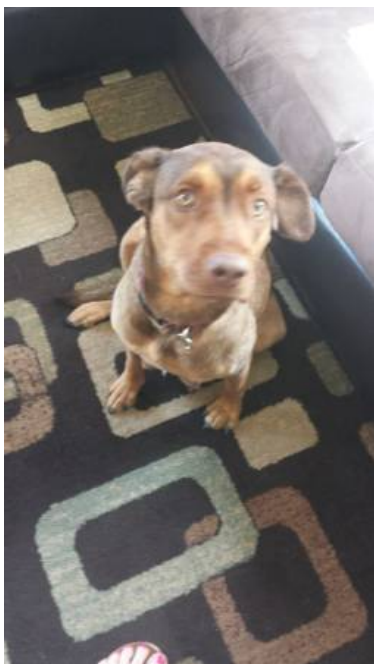

Free shepard lab dog (South portland)

Location **Maine**
<https://www.genclassifieds.com/x-439178-z>

Free female lab shepard dog her name is Lilly she is house trained great with kids dogs and likes cats but like to chase them so probably not the best for cats does well off leash not fixed I don't know about shots I rescued her from going to the shelter she is good in car please give thid love bug a good home also she doesn't chew and she's house

Free shepard lab dog (South portland)
<https://www.genclassifieds.com/x-439178-z>

Free shepard lab dog (South portland)
<https://www.genclassifieds.com/x-439178-z>

Free shepard lab dog (South portland)
<https://www.genclassifieds.com/x-439178-z>