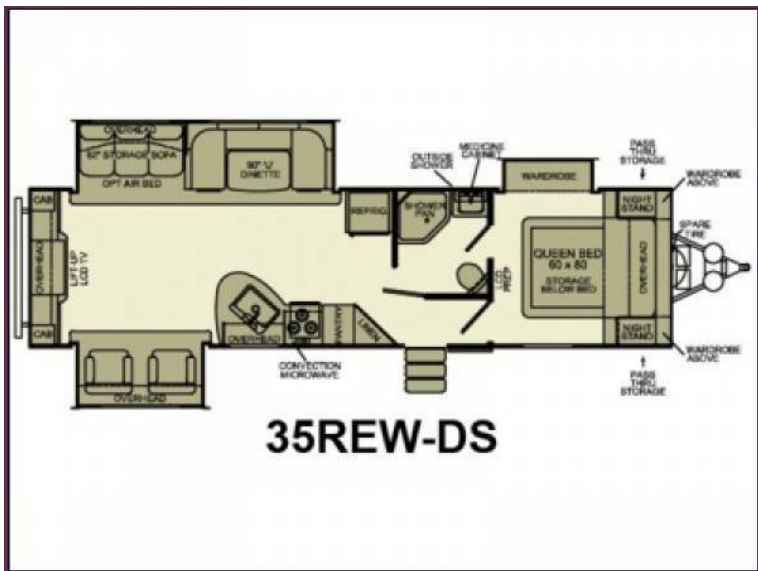

# Elegant 44039dj 2012 Evergreen Ever Lite 35rew Ds (34995 USD)

Location **Oregon**  
<https://www.genclassifieds.com/x-561114-z>

Call us at 1-888-307-0677 for details  
 Year: 2012  
 Stock Number: 44039DJ  
 Make: EverGreen  
 Model: Ever-Lite 35REW-DS