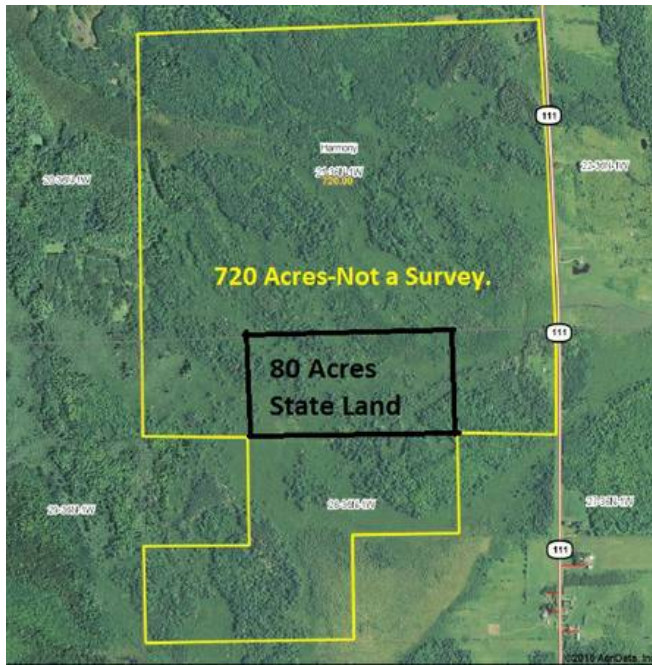

**800000 720 Acres Hunting Land Will Divide Deer, Bear, Turkey, Grouse Electric (SW of**

Location **Wisconsin**  
<https://www.genclassifieds.com/x-561907-z>

Rare chance to own large acreage. 720 acres of hunting land in Price County. Located 11 miles SW of Phillips. 80 acres in center of property is state owned but w/no public access except to owner of this land! So that makes 800 acres of hunting paradise! Deer, bear, turkey, grouse etc. Electricity on site & ready for a camper. Old mobile home included but holds little value. Two driveways for easy access. Trails are cut. Timber value is here! Not in any MFL programs. Borders 240 state owned acres on SW side w/no public access!

Will divide into 120 acre piece with electricity. \$189,900  
 OR as 600 acre piece. \$625,000

Website to paste in browser for more info and maps.  
<http://www.pifers.com/view.php?id=2297>

Contact Brett Gill  
 Pifer's Auction & Realty