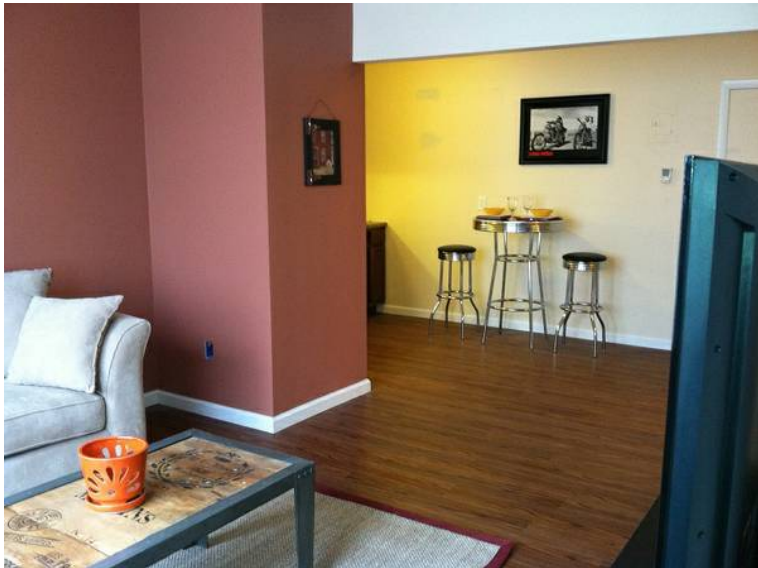

650 1br (6502 USD)

Location **Missouri**
<https://www.genclassifieds.com/x-568113-z>

Do you need a nice apartment? I think you should come see our place.
 Just remodeled. Nobody has used it.
 New Armstrong kitchen cabinets, shower and vanity.
 New flooring . . . no carpet, no dust mites, or other stuff hiding.
 Central air
 Dish washer

PS: Sometimes you go see a place that looks great in the pictures and then you get there and it looks like . . . well, we are remodeling every unit.

Come to check it out, it is free. Call or text Miquela