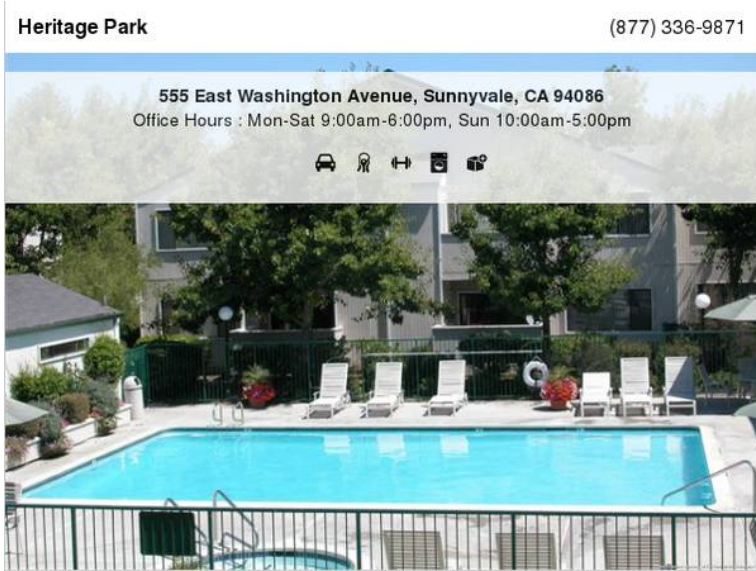

2925 2br (9202 USD)

Location **California**
<https://www.genclassifieds.com/x-633395-z>

Heritage Park <http://liveatalliance.com/su/yhv3> CONTACT US Heritage Park 555 East Washington Avenue, Sunnyvale, CA 94086 <http://liveatalliance.com/su/yhv3> Office Hours: Mon : 9:00am - 6:00pm Tue : 9:00am - 6:00pm Wed : 9:00am - 6:00pm Thu : 9:00am - 6:00pm Fri : 9:00am - 6:00pm Sat : 9:00am - 6:00pm Sun : 10:00am - 5:00pm Welcome to Heritage Park apartments, our premier Silicon Valley location that provides you with the convenience you're looking for in your next apartment home. Our community presents an exceptional array of one and two bedroom floor plans filled with first class features and exceptional amenities, uniquely equipped to integrate your personal and professional pursuits. Make your move and visit Heritage Park apartments today! FLOORPLAN: heW2-A Sq Feet: 920.00 - 920.00 Rent: \$2950.00 - \$3025.00 Deposit: \$750.00 - \$750.00 Bed/Bath: 2/2 COMMUNITY AMENITIES Ample Guest Parking Resident Lounge Green Friendly Community Complete Fitness Center Additional Storage Available 2 Resort-Inspired Pools and Relaxing Spas Four Deluxe Clothes Care Centers Steps to Downtown Sunnyvale / Murphy Street Easy Access to Hwys 101, 85 and 280 Community Playground Premier Silicon Valley Location Situated on Twenty-Three Generous Acres Onsite Recycling Program Smoke-Free Community EQUAL HOUSING OPPORTUNITY